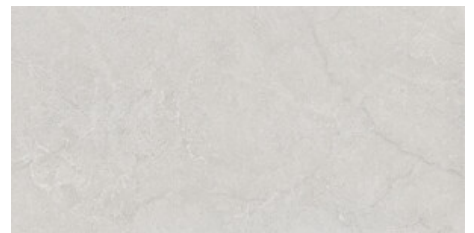

PEARL LAPADO MATE 60x120 SL RC
G.209 | LAPADO MATE | Neutral Body
Rectified.