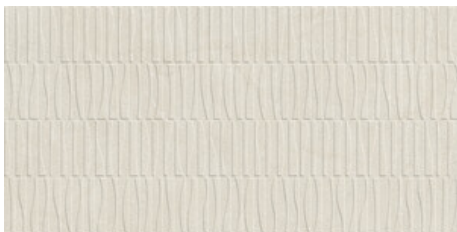

60x120 SI Rc / 24"x48"

IVORY MATE 60x120 SL RC
G.207 | MATT | Neutral Body
Rectified.

WHITE MATE 60x120 SL RC
G.207 | MATT | Neutral Body
Rectified.

PEARL MATE 60x120 SL RC
G.207 | MATT | Neutral Body
Rectified.

IVORY LAPADO MATE 60x120 SL RC
G.209 | LAPADO MATE | Neutral Body
Rectified.

WHITE LAPADO MATE 60x120 SL RC
G.209 | LAPADO MATE | Neutral Body
Rectified.

PEARL LAPADO MATE 60x120 SL RC
G.209 | LAPADO MATE | Neutral Body
Rectified.